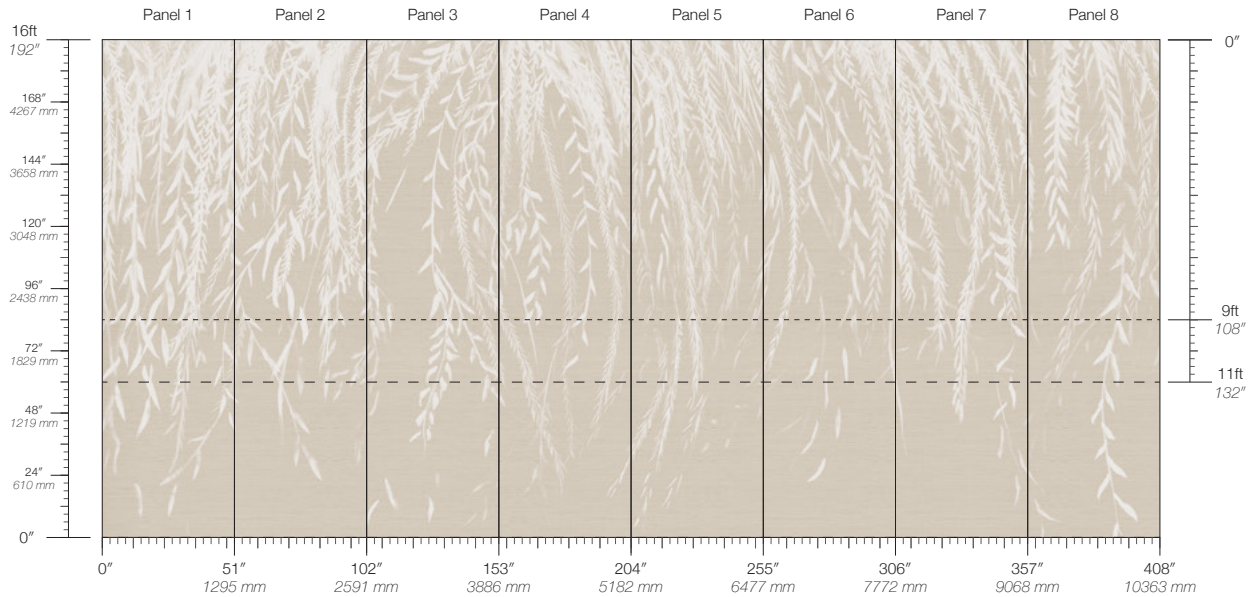

Sway Liminal

Suitable for residential and commercial projects

COLOR

Liminal

ITEM

8945

CONTENT

Type II PVC Free

PANEL WIDTH

51" / 1295 mm trimmed

PANEL HEIGHT

108" / 2743 mm base
132" / 3353 mm standard
192" / 4877 mm extended

REPEAT

Non-repeating

STOCK

Made to order

LEAD TIME

4 weeks to print

MINIMUM

1 panel

PRICE

Available upon request

ORIGIN

USA

DETAILS

Custom options available

MAINTENANCE

Water-based cleanser

ENVIRONMENTAL

HPD Available
Declare Label
Red List Free
Low VOC
Contributes to LEED v4
Post-Consumer Recycled Content

SPECS

Olefin Composite Face
Polyester/Cotton Woven Backing
13.33 oz/yd²
452 g/m²
Stippled Surface Texture

TESTING

ASTM E84 Adhered Class A
CAN/ULC-S102
EN 15102 Class B, s1 d0
CDPH CA Section 01350

DISCLAIMER

Refer to our website to see the full mural artwork. Reference the physical sample for color and texture. Panel maps represent mural artwork only.